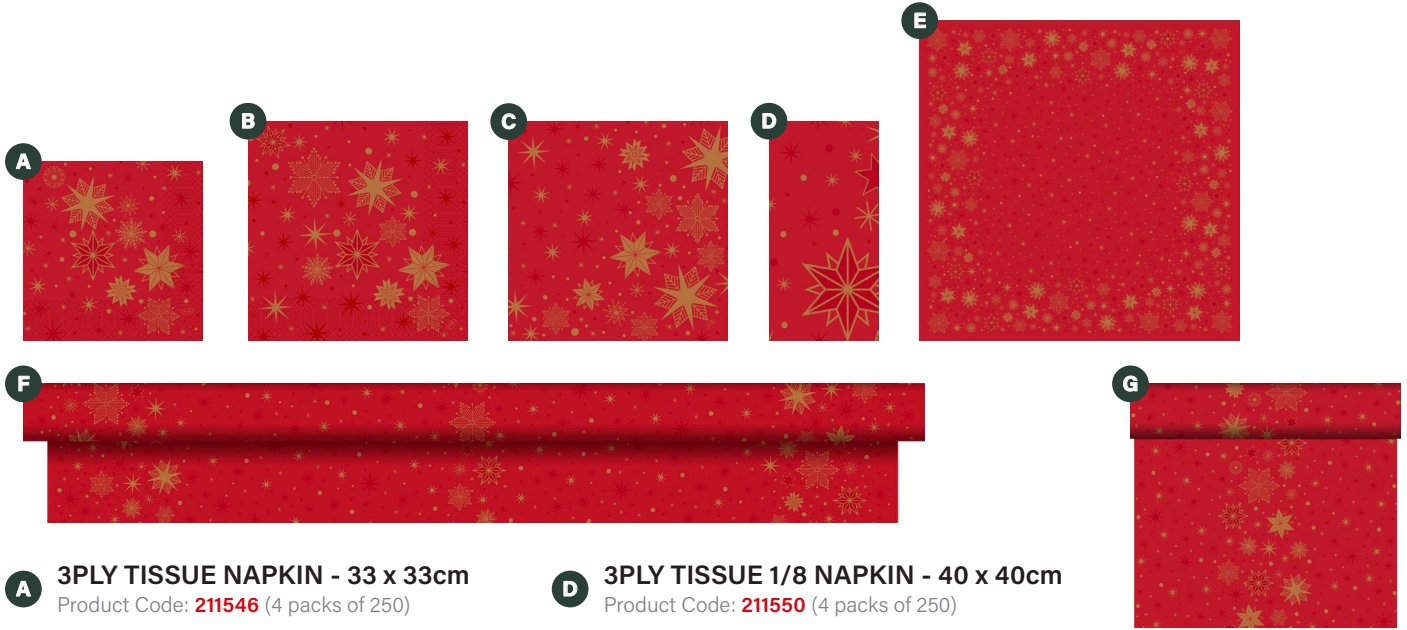

B 3PLY TISSUE NAPKIN - 40 x 40cm
Product Code: **211542** (4 packs of 250)

D 3PLY TISSUE 1/8 NAPKIN - 40 x 40cm
Product Code: **211550** (4 packs of 250)

E DUNISILK SLIPCOVER - 84 x 84cm
Product Code: **211537** (5 packs of 20)

A 3PLY TISSUE NAPKIN - 33 x 33cm
Product Code: **211546** (4 packs of 250)