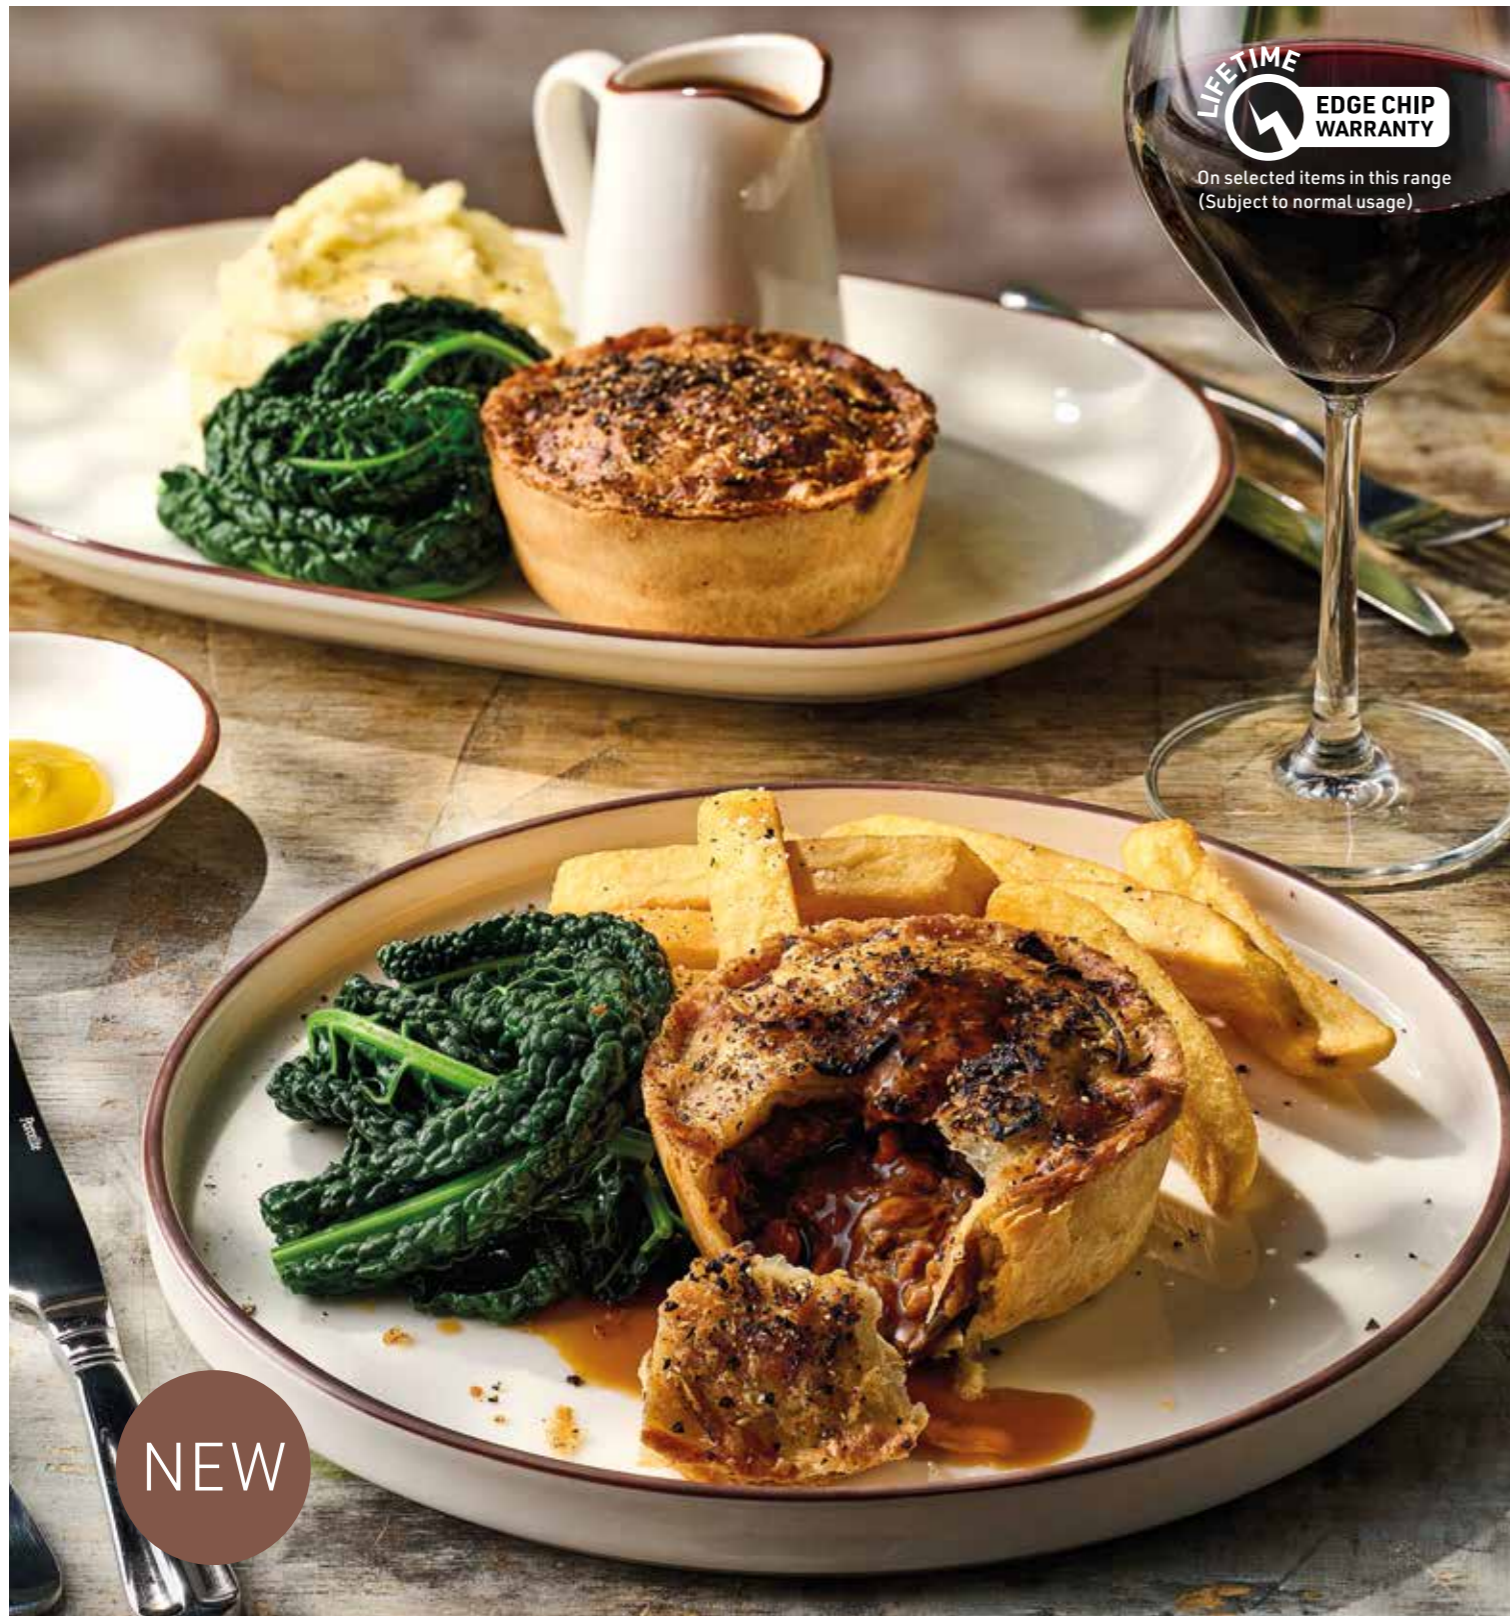

LIFETIME
EDGE CHIP
WARRANTY

On selected items in this range
(Subject to normal usage)

NEW

Modest Brown

Displaying a warm, rich brown band. This collection effortlessly evokes a sophisticated country pub feel.