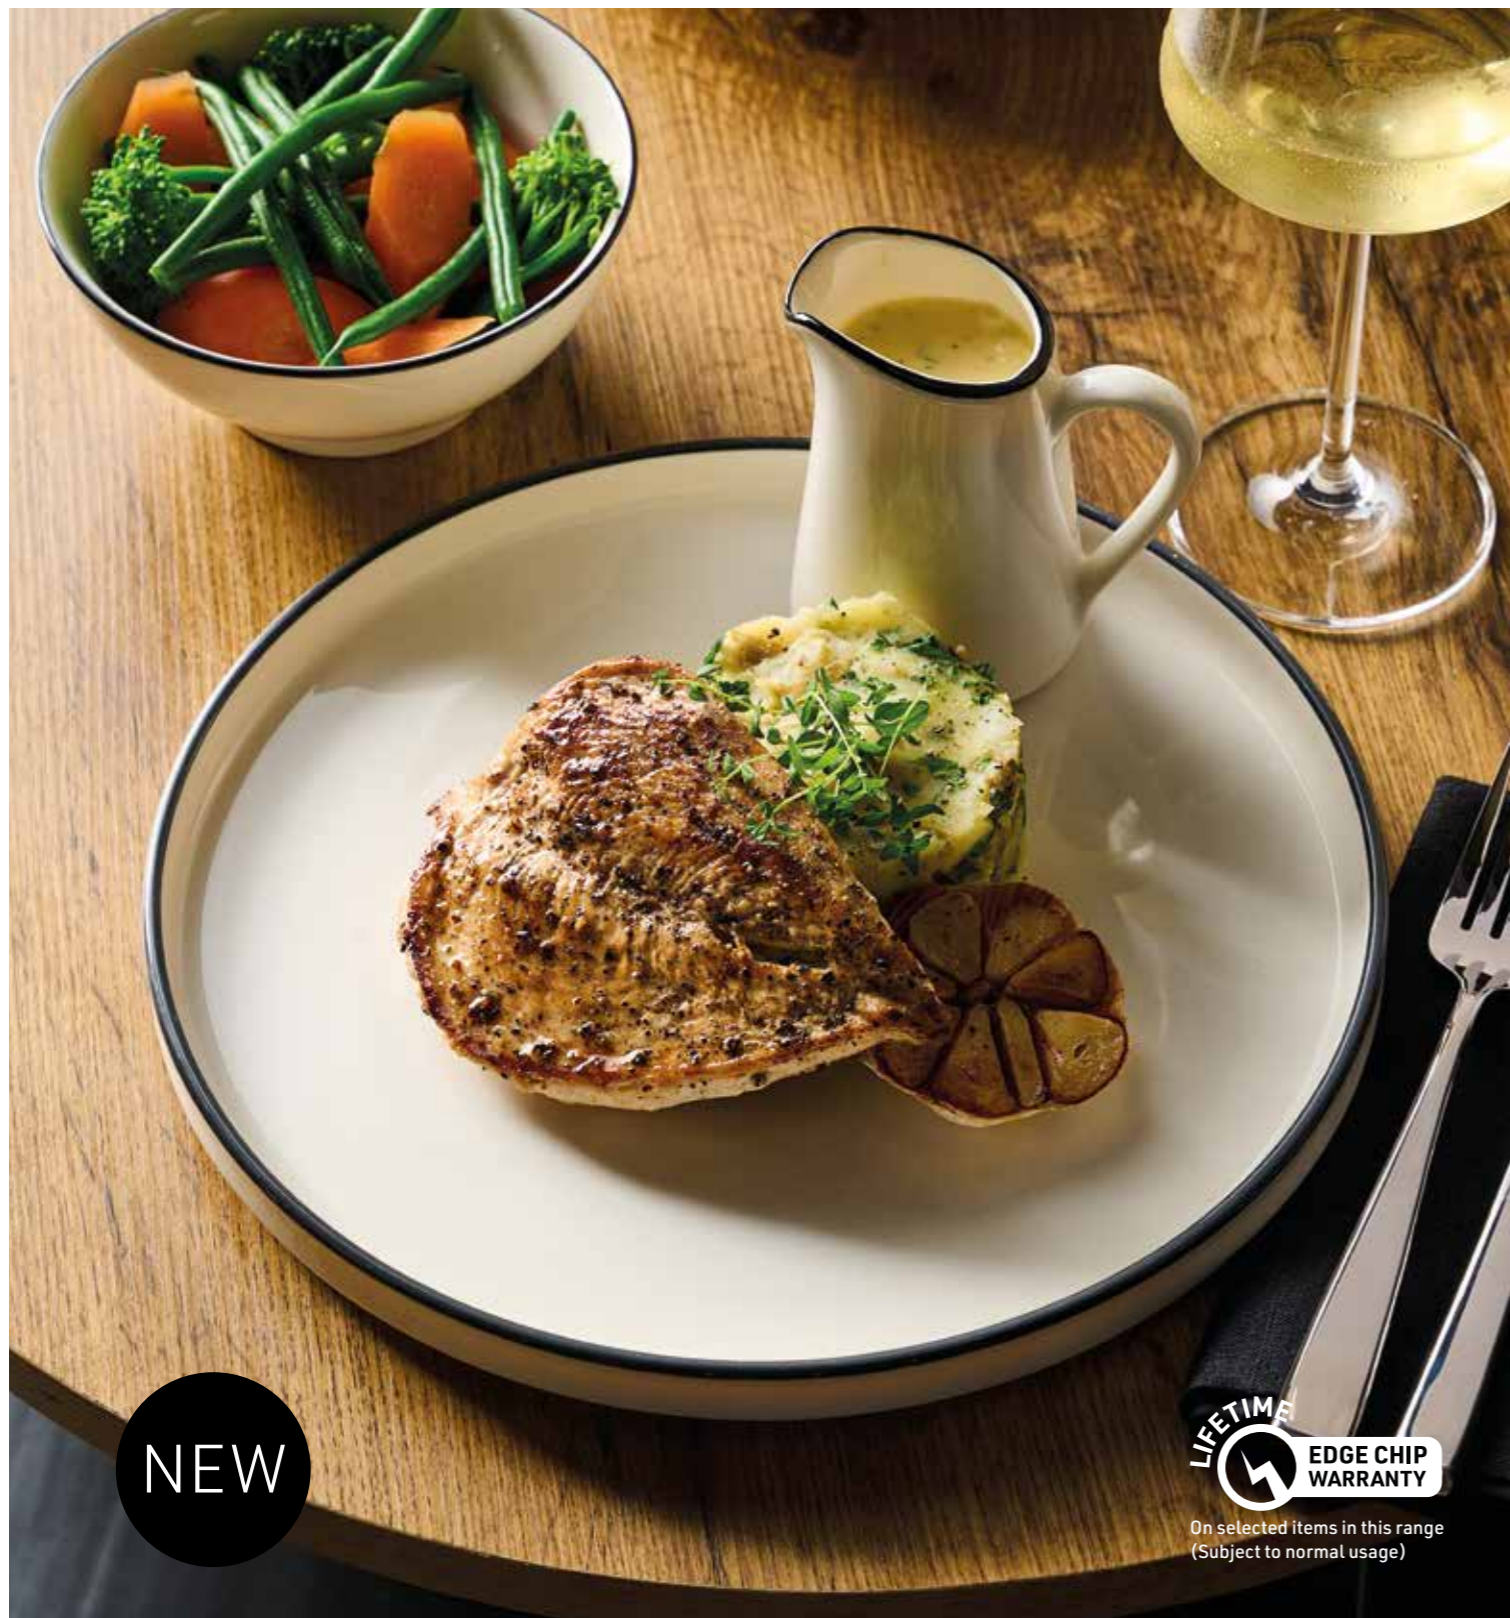

NEW

**LIFETIME
EDGE CHIP
WARRANTY**

On selected items in this range
(Subject to normal usage)

Modest Black

Appealing with its contrasting black frame, Modest Black is the perfect addition to your casual dining menus.